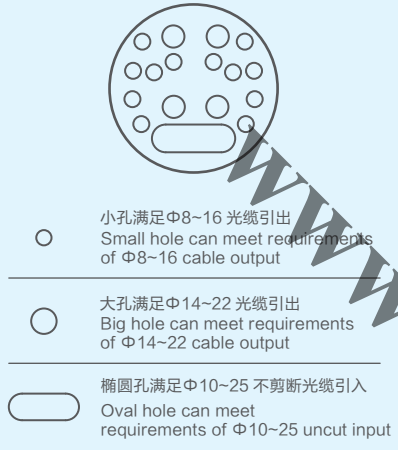

GPJ09-5813

光缆接头盒
FIBER OPTIC SPLICE CLOSURE

产品概述 DESCRIPTION

1. 可适用于多种光缆 (松套、骨架、带状等), 并能在各种环境中安装(架空、托架、直埋、手孔、人孔), 以及用于多种接续方法 (分配、桥接、分歧和修理)。
2. 箱体采用机械式密封, 缆口采用热缩式密封。防护等级: IP68。
3. 产品特点:
 - 4 个Φ14~22 光缆进出口, 12 个Φ8~16 光缆进出口, 不剪断口满足Φ10~25, 实用性强。
 - 适合不同方式的分歧与接续, 包括不剪断光缆的分歧与接续。
 - 注: 根据需要可安装适配器

1. It applies to any sort of cables(loose tube, skeleton, ribbon etc.) and is available for usage of various connections(distribute, bridging, divergence etc.) in multiple environments (aerial, bracket, pipe-lined, handhole, manhole.) .
2. Mechanical seal and heat shrink seal are separately used on the box and cable ports. Protection grade: IP68.
3. Feature:
 - 4 Φ14~22 fiber entrances and outlets, 12 Φ8~16 fiber entrances, uncut cableΦ10~25 and outlets which is more practical.
 - It applies to various ways of bifurcations including bifurcation of uncut cable.
 - Remark: Adaptor installation is applicable.

箱体材料 Box Material	高分子改性塑料 Modified polymer plastic	外形尺寸 Appearance size (mm)	500 × φ270
密封材料 Seal Material	光缆密封 + 热熔胶 Cable sealing + Melt glue	重量 Weight(kg)	7.5~8.0
箱体密封 Box Seal	硫化硅橡胶 Vulcanized silicone rubber		

订购指南 PURCHASE TIP

型号 Type	产品名称 Name	外包装尺寸 Packaging size
GPJ09-5813	240芯帽式光缆接头盒 240F Dome fiber splice closure	650 × 360 × 320mm(装1只) (1 pcs)
	480芯帽式光缆接头盒 480F Dome fiber splice closure	